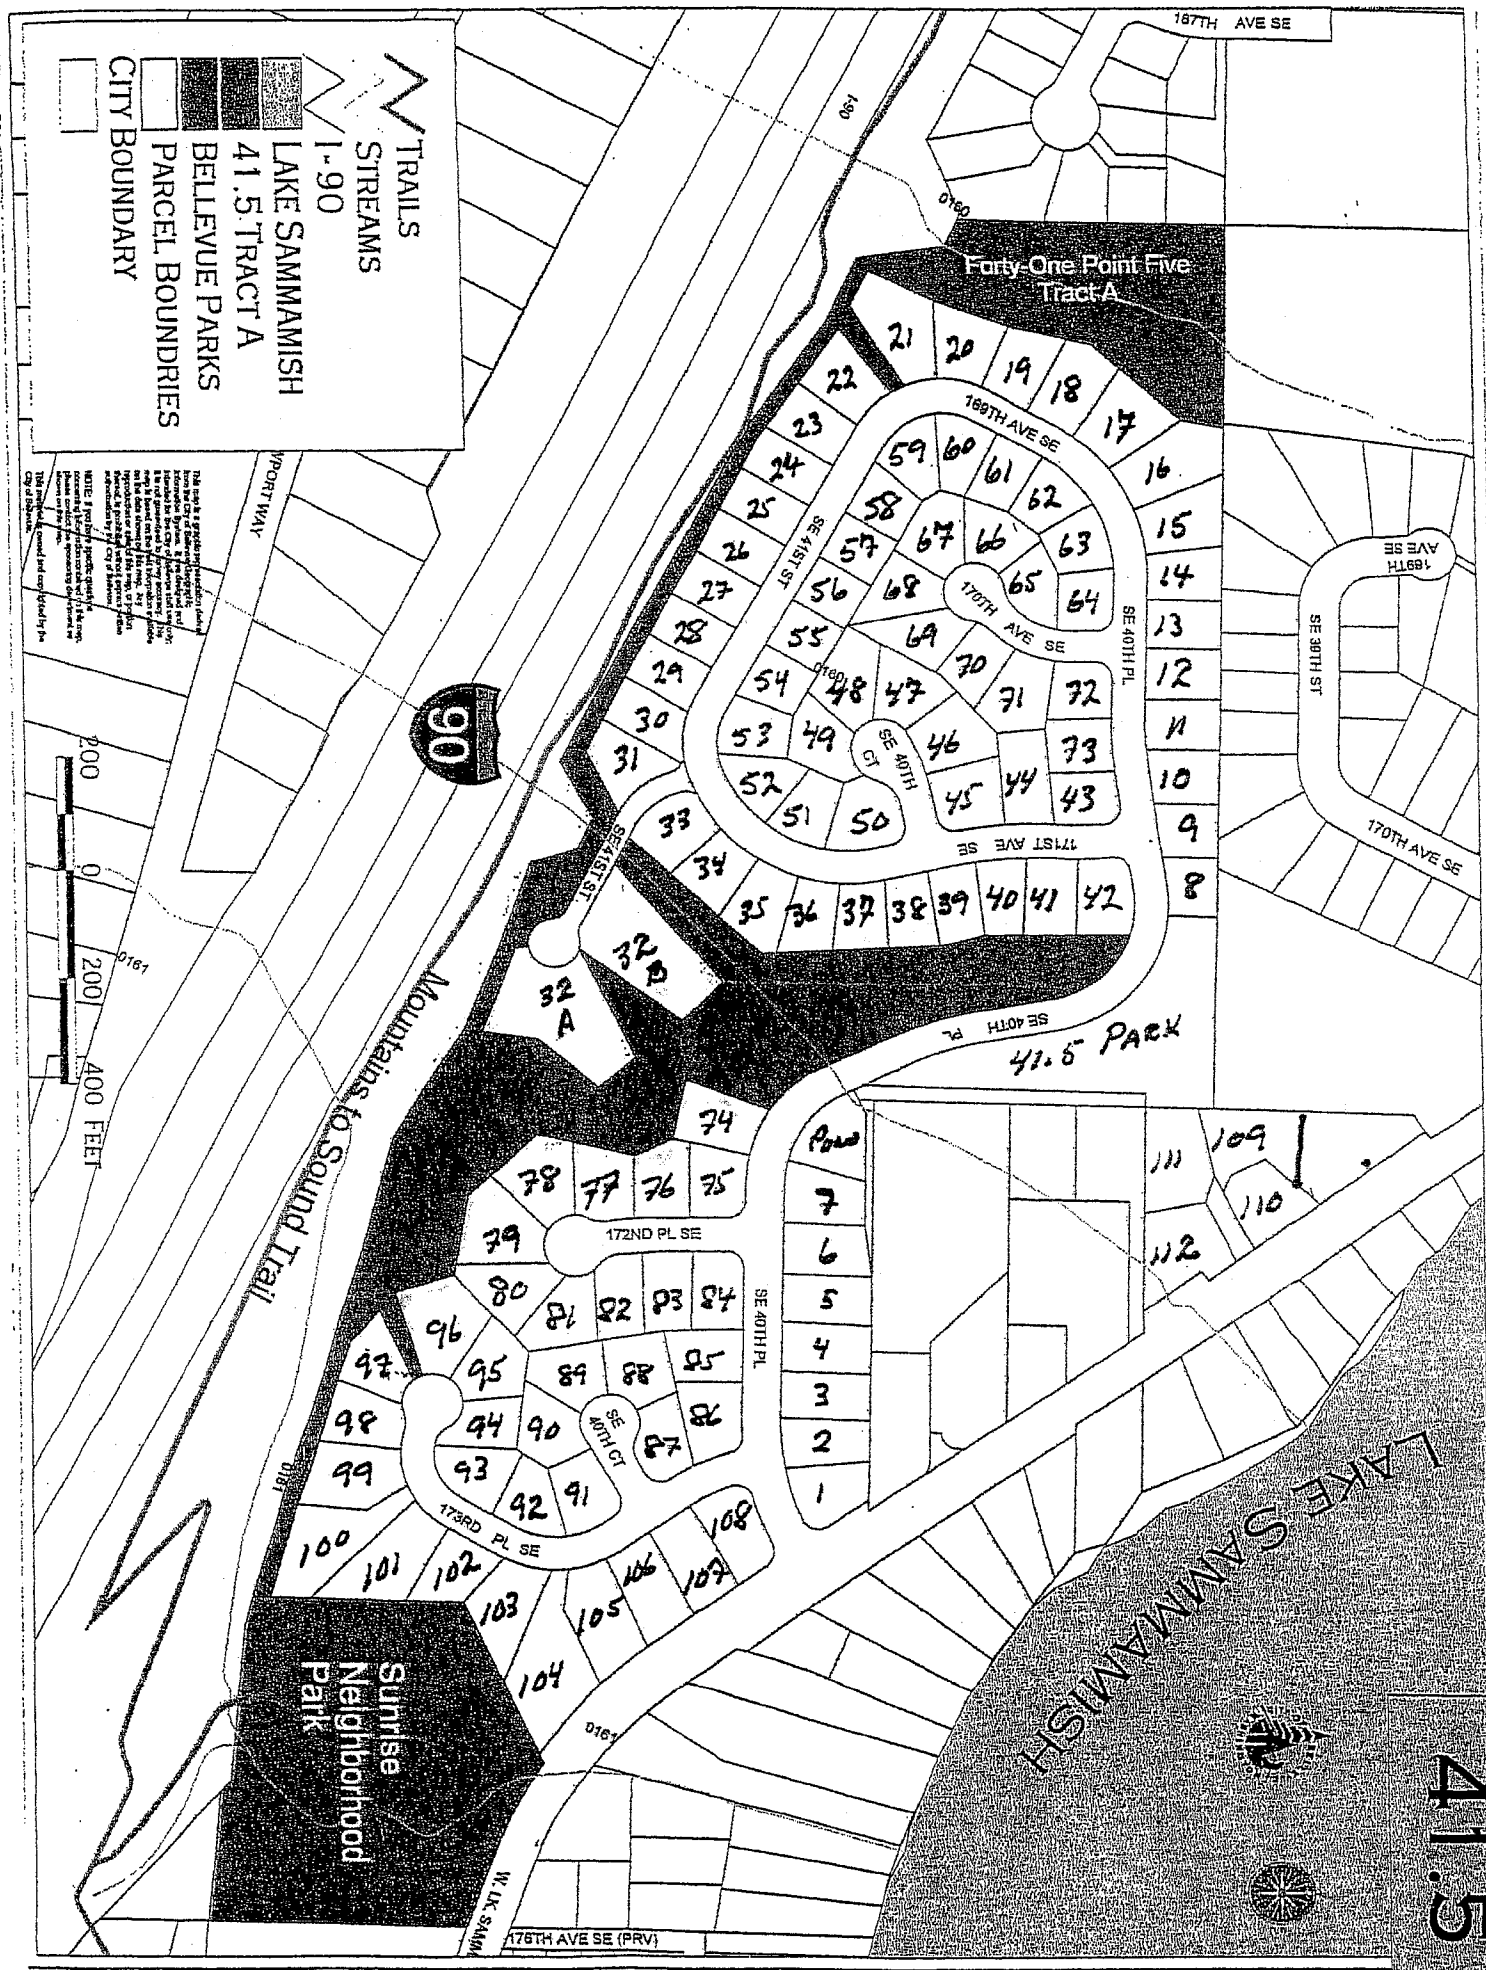

 TRAILS
 STREAMS
 LAKE SAMMAMISH
 41.5 TRACT A
 BELLEVUE PARKS
 PARCEL BOUNDARIES
 CITY BOUNDARY

This map is a preliminary map of the City of Bellevue, Washington, and is not intended to be used for any other purpose. It is not a guarantee of any kind, and the City of Bellevue does not assume any liability for any errors or omissions. The City of Bellevue reserves the right to amend this map at any time without notice.

41.5